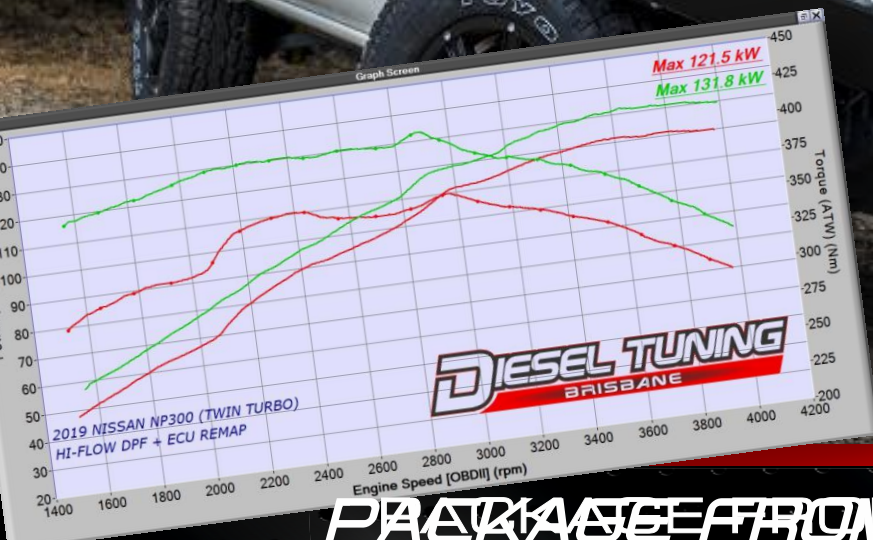

### HARNESS THE TRUE POTENTIAL OF YOUR VEHICLE

UP TO  
**20% GAIN**  
IN TORQUE OVER STOCK