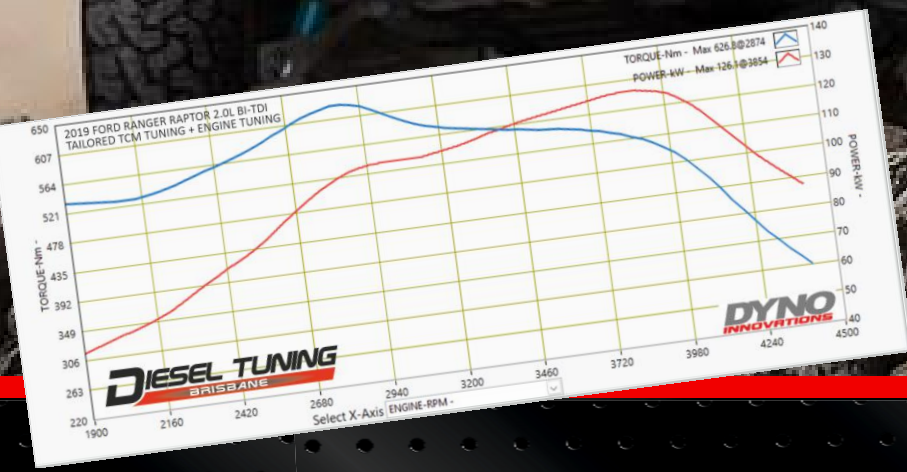

2-3/10 LEAR JET DRIVE CABOOLTURE

RANGER RAPTOR 2.0L

PACKAGE 3

SILVER PERFORMANCE PACKAGE

HARNESS THE TRUE POTENTIAL OF YOUR VEHICLE

UP TO
25% GAIN
IN TORQUE OVER STOCK

INDIVIDUAL RESULTS MAY VARY

INCLUDED IN PACKAGE