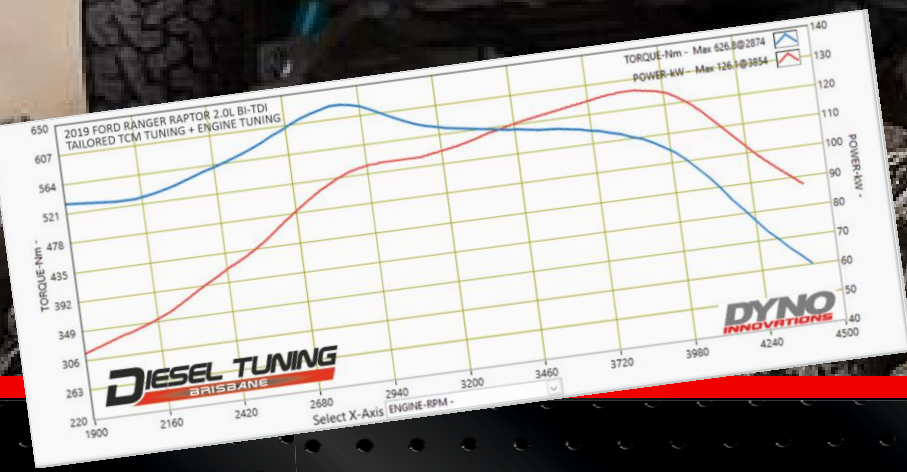

HARNESS THE TRUE POTENTIAL OF YOUR VEHICLE

UP TO
20% GAIN
IN TORQUE OVER STOCK

INDIVIDUAL RESULTS MAY VARY

INCLUDED IN PACKAGE

TAILORED DTE MODULE TUNING

ADD TO YOUR PACKAGE

- TAILORED TCM TUNING
- UPGRADED GARRETT CHARGE COOLER
- 304-GRADE STAINLESS DPF-BACK EXHAUST