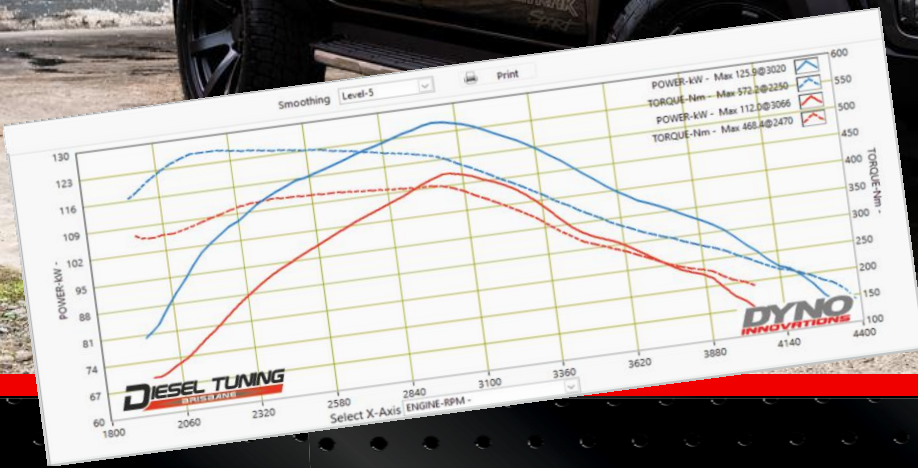

2-3/10 LEAR JET DRIVE CABOOLTURE

RANGER PX 3.2L 2016-2022

PACKAGE 3

SILVER PERFORMANCE PACKAGE

HARNESS THE TRUE POTENTIAL OF YOUR VEHICLE

UP TO
35% GAIN
IN TORQUE OVER STOCK

INDIVIDUAL RESULTS MAY VARY

INCLUDED IN PACKAGE