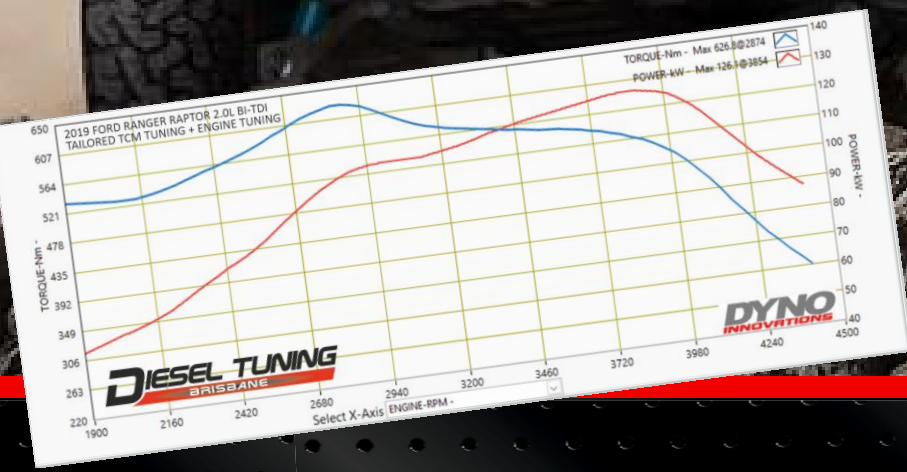

2-3/10 LEAR JET DRIVE CABOOLTURE

HARNESS THE TRUE POTENTIAL OF YOUR VEHICLE

RANGER RAPTOR 2.0L

PACKAGE 4

PREMIUM PERFORMANCE PACKAGE

HARNESS THE TRUE POTENTIAL OF YOUR VEHICLE

UP TO
25% GAIN
IN TORQUE OVER STOCK