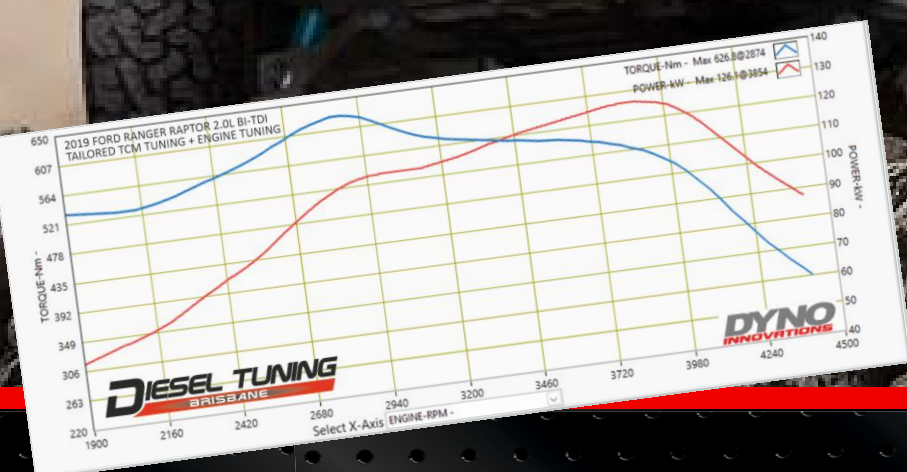

STAGE 2 TOWING PACKAGE

HARNESS THE TRUE POTENTIAL OF YOUR VEHICLE

UP TO
25% GAIN
IN TORQUE OVER STOCK

INDIVIDUAL RESULTS MAY VARY

INCLUDED IN PACKAGE

- TAILORED DTE MODULE TUNING
- TAILORED TCM TUNING

ADD TO YOUR PACKAGE